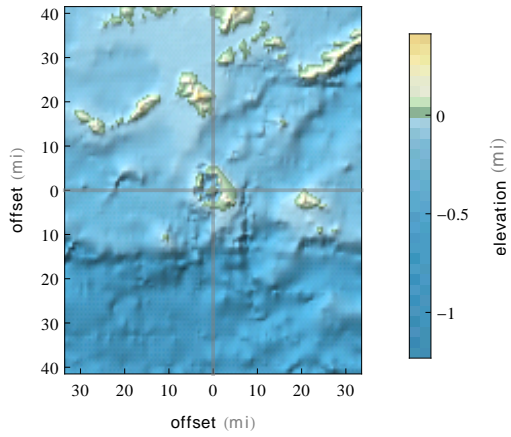

Santorini

Input interpretation:

Santorini (island)

Properties:

Show metric

More

population	13 402 people
country	Greece
area	32 mi ² (square miles)

Location:

Show coordinates

Satellite image >

Elevation map:

Show metric

Show coordinates

East-west profile:

North-south profile: